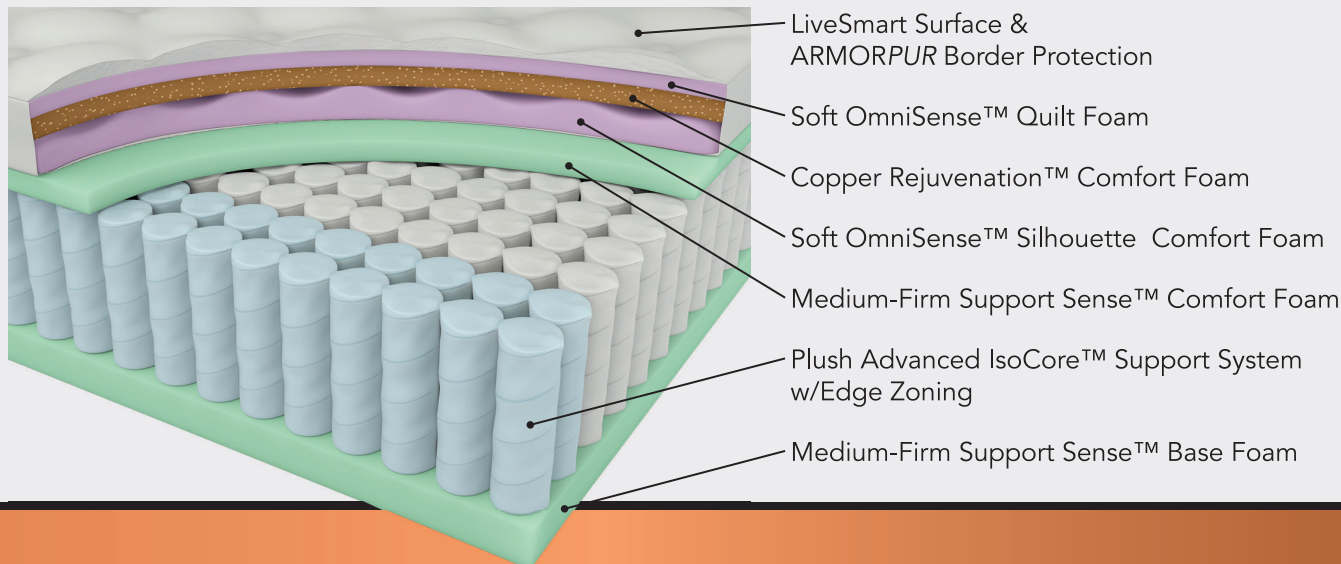

OmniSense™ Comfort Foam

- Fast response for immediate comfort and relaxation
- Long-lasting and resistant to body impressions

Copper Rejuvenation™ Foam

- Naturally ANTI-MICROBIAL and ANTI-BACTERIAL
- Resists the formation of odors
- Provides superior temperature regulation for a cooler sleep
- Advanced energy conduction for quick response to the body

OmniSense™ Silhouette Comfort Foam

- Fast response for immediate comfort and relaxation
- Long-lasting and resistant to body impressions
- Rolling peaks & valleys contour to the body for pressure relief, improved spinal alignment and breathability for perfect temperature
- Works with other mattress layers to distribute weight more evenly as you move, reducing partner disturbance

SupportSense™ Comfort Foam

- Delivers a comfortable sleep surface with firm support
- Long-lasting and resistant to body impressions

Advanced IsoCore™ Support System with Edge Zoning

- Unique design ergonomically supports the body and reduces partner disturbance with zoned edge support for better stability and consistency
- Open-design ensures airflow, breathability and efficient heat transfer

Always CertiPUR-US® Certified Foams

- Certified foams made without harmful chemicals

Profile:

14 Inch Profile

Comfort Feel:

Medium

guestsupply
a Sysco company